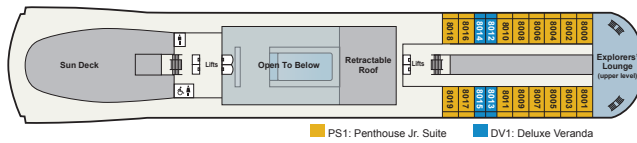

## Viking Ocean Ships

For interactive deck plans, photos and more, see our website.

DECK 9

DECK 8

DECK 7

DECK 6

## STATISTICS

Type: Small Ship (Cruising)  
 GRT: 48,000  
 Length: 745 ft.  
 Beam: 94.5 ft.

Speed: 20 knots  
 Guests: 930  
 Registry: Norway

Maiden Season:  
 Viking Star® 2015  
 Viking Sea® 2016  
 Viking Sky® 2017  
 Viking Yi Dun® 2017  
 Viking Orion® 2018