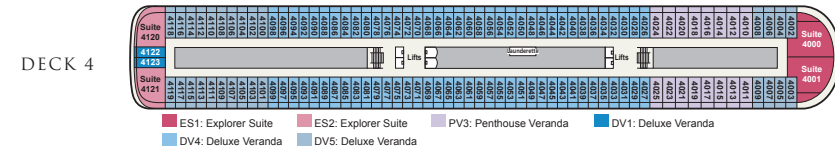

# DECK PLANS

## Viking Ocean Ships

For interactive deck plans, photos and more, see our website.

DECK 9

DECK 8

DECK 7

DECK 6

## STATISTICS

Type: Small Ship (Cruising)  
 GRT: 48,000  
 Length: 745 ft.  
 Beam: 94.5 ft.

Speed: 20 knots  
 Guests: 930  
 Registry: Norway

Maiden Season:  
 Viking Star® 2015  
 Viking Sea® 2016  
 Viking Sky® 2017  
 Viking Yi Dun® 2017  
 Viking Orion® 2018