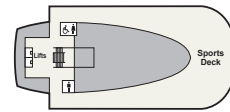

DECK PLANS

Viking Ocean Ships

For interactive deck plans, photos and more, see our website.

DECK 9

DECK 8

STATISTICS

Type: Small Ship (Cruising)
GRT: 48,000
Length: 745 ft.
Beam: 94.5 ft.

Speed: 20 knots
Guests: 930
Registry: Norway

Maiden Season:
Viking Star® 2015
Viking Sea® 2016
Viking Sky® 2017
Viking Yi Dun® 2017
Viking Orion® 2018

Viking Jupiter® 2019
Viking Venus® 2021
Viking Mars® 2022
Viking Neptune® 2022
Viking Saturn® 2023