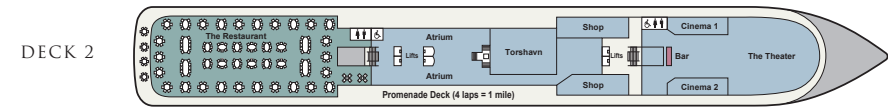

DECK PLANS

Viking Ocean Ships

For interactive deck plans, photos and more, see our website.

DECK 9