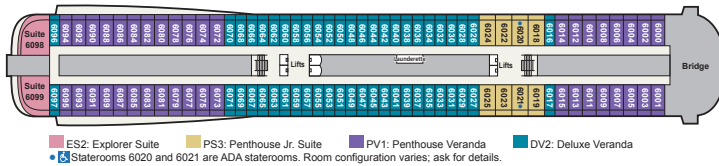

## Viking Ocean Ships

For interactive deck plans, photos and more, see our website.

DECK 9

DECK 8

DECK 7

DECK 6

## STATISTICS

Type: Small Ship (Cruising)  
 GRT: 48,000  
 Length: 745 ft.  
 Beam: 94.5 ft.

Speed: 20 knots  
 Guests: 930  
 Registry: Norway

Maiden Season:  
 Viking Star® 2015  
 Viking Sea® 2016  
 Viking Sky® 2017  
 Viking Yi Dun® 2017  
 Viking Orion® 2018