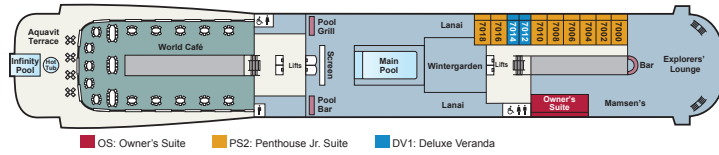

# DECK PLANS

## Viking Ocean Ships

For interactive deck plans, photos and more, see our website.

DECK 9

DECK 8

DECK 7

DECK 6

## STATISTICS

Type: Small Ship (Cruising)  
 GRT: 48,000  
 Length: 745 ft.  
 Beam: 94.5 ft.

Speed: 20 knots  
 Guests: 930  
 Registry: Norway

Maiden Season:  
 Viking Star® 2015  
 Viking Sea® 2016  
 Viking Sky® 2017  
 Viking Yi Dun® 2017  
 Viking Orion® 2018