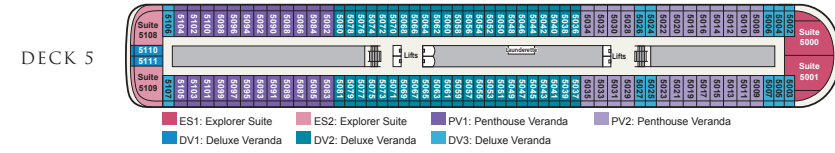

# DECK PLANS

## Viking Ocean Ships

For interactive deck plans, photos and more, see our website.

DECK 9

DECK 8

DECK 7

DECK 6

## STATISTICS

Type: Small Ship (Cruising)  
 GRT: 48,000  
 Length: 745 ft.  
 Beam: 94.5 ft.

Speed: 20 knots  
 Guests: 930  
 Registry: Norway

Maiden Season:  
 Viking Star® 2015  
 Viking Sea® 2016  
 Viking Sky® 2017  
 Viking Yi Dun® 2017  
 Viking Orion® 2018