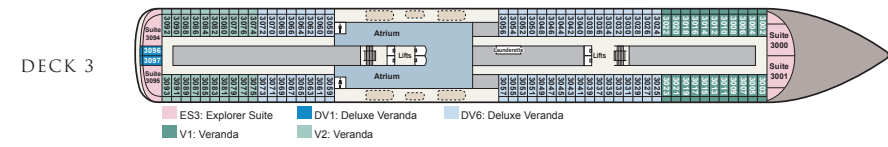

DECK PLANS

Viking Ocean Ships

For interactive deck plans, photos and more, see our website.

DECK 9