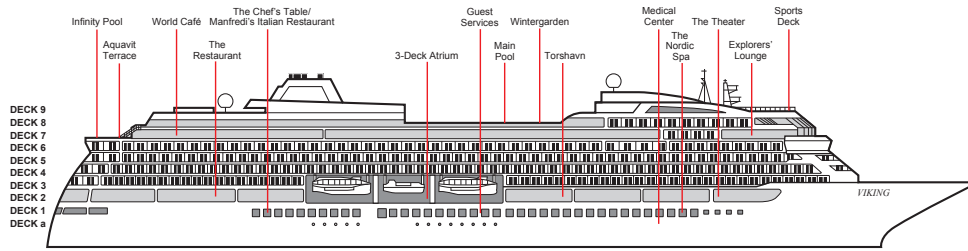

# DECK PLANS

## Viking Ocean Ships

For interactive deck plans, photos and more, see our website.

DECK 9

DECK 8

DECK 7

DECK 6

## STATISTICS

Type: Small Ship (Cruising)  
 GRT: 48,000  
 Length: 745 ft.  
 Beam: 94.5 ft.

Speed: 20 knots  
 Guests: 930  
 Registry: Norway

Maiden Season:  
 Viking Star® 2015  
 Viking Sea® 2016  
 Viking Sky® 2017  
 Viking Yi Dun® 2017  
 Viking Orion® 2018